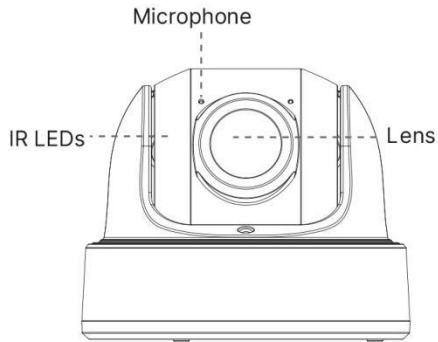

AI 180° Panoramic Mini Dome Network Camera

Intelligent Analytics	Video Analysis	Region Entrance, Region Exiting, Advanced Motion Detection, Tamper Detection, Line Crossing, Loitering, Object Left, Object Removed				
	People Counting& Report	Count the number of people entering or exiting				
System	Storage	Support microSD/SDHC/SDXC Card Local Storage, up to 256G				
	Advanced Function	Heat Map, BLC, HLC, 2D DNR, 3D DNR, AWB, IP Address Filtering, AGC, Anti-flicker, Corridor Mode, Deblur, Watermark				
	SIP/VoIP Support	Yes, Voice & Video-over-IP				
	Event Trigger	Motion Detection, Network Disconnection, Audio Alarm, etc.				
	Event Action	FTP Upload, SMTP Upload, SD Card Record, SIP Phone, HTTP Notification, etc.				
	System Compatibility	ONVIF Profile G & Q & S & T, API				
General	Working Temperature	-40°C~60°C				
	Working Humidity	0~90%(Non-condensing)				
	Power Supply	PoE (802.3af) / DC 12V ± 10%				
	Power Consumption	<table style="width: 100%; border: none;"> <tr> <td style="width: 50%; text-align: center;">5W MAX</td> <td style="width: 50%; text-align: center;">6W MAX</td> </tr> <tr> <td style="text-align: center;">8W MAX (With IR on)</td> <td style="text-align: center;">9W MAX (With IR on)</td> </tr> </table>	5W MAX	6W MAX	8W MAX (With IR on)	9W MAX (With IR on)
	5W MAX	6W MAX				
	8W MAX (With IR on)	9W MAX (With IR on)				
	Weather Proof	Up to IP67-rated for Weather-resistant Performance				
	Housing	Vandal-proof IK10-rated Metal Housing				
	Weight	853g				
Dimensions	Φ127mmX107mm					
Warranty	3/5 Years					

AI 180° Panoramic Mini Dome Network Camera

Structure Diagrams

Units: mm

Accessories Support

A01 Pole Mount

Weight: 720g
Dimensions: 170*51.5*152.6mm

A03 External Corner Bracket

Weight: 900g
Dimensions: 170*152.5*76.3mm