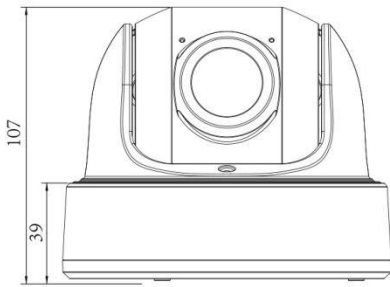

AI 180° Panoramic Mini Dome Network Camera

Intelligent Analytics	Video Analysis	Region Entrance, Region Exiting, Advanced Motion Detection, Tamper Detection, Line Crossing, Loitering, Object Left, Object Removed				
	People Counting& Report	Count the number of people entering or exiting				
System	Storage	Support microSD/SDHC/SDXC Card Local Storage, up to 256G				
	Advanced Function	Heat Map, BLC, HLC, 2D DNR, 3D DNR, AWB, IP Address Filtering, AGC, Anti-flicker, Corridor Mode, Deblur, Watermark				
	SIP/VoIP Support	Yes, Voice & Video-over-IP				
	Event Trigger	Motion Detection, Network Disconnection, Audio Alarm, etc.				
	Event Action	FTP Upload, SMTP Upload, SD Card Record, SIP Phone, HTTP Notification, etc.				
	System Compatibility	ONVIF Profile G & Q & S & T, API				
General	Working Temperature	-40°C~60°C				
	Working Humidity	0~90%(Non-condensing)				
	Power Supply	PoE (802.3af) / DC 12V ± 10%				
	Power Consumption	<table style="width: 100%; border: none;"> <tr> <td style="width: 50%; text-align: center;">5W MAX</td> <td style="width: 50%; text-align: center;">6W MAX</td> </tr> <tr> <td style="text-align: center;">8W MAX (With IR on)</td> <td style="text-align: center;">9W MAX (With IR on)</td> </tr> </table>	5W MAX	6W MAX	8W MAX (With IR on)	9W MAX (With IR on)
	5W MAX	6W MAX				
	8W MAX (With IR on)	9W MAX (With IR on)				
	Weather Proof	Up to IP67-rated for Weather-resistant Performance				
	Housing	Vandal-proof IK10-rated Metal Housing				
	Weight	853g				
Dimensions	Φ127mmX107mm					
Warranty	3/5 Years					

AI 180° Panoramic Mini Dome Network Camera

Structure Diagrams

Units: mm

Accessories Support

A01 Pole Mount

Weight: 720g
Dimensions: 170*51.5*152.6mm

A03 External Corner Bracket

Weight: 900g
Dimensions: 170*152.5*76.3mm