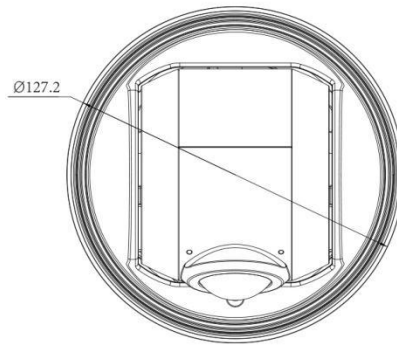

AI 180° Panoramic Mini Dome Network Camera

Intelligent Analytics	Video Analysis	Region Entrance, Region Exiting, Advanced Motion Detection, Tamper Detection, Line Crossing, Loitering, Object Left, Object Removed				
	People Counting& Report	Count the number of people entering or exiting				
System	Storage	Support microSD/SDHC/SDXC Card Local Storage, up to 256G				
	Advanced Function	Heat Map, BLC, HLC, 2D DNR, 3D DNR, AWB, IP Address Filtering, AGC, Anti-flicker, Corridor Mode, Deblur, Watermark				
	SIP/VoIP Support	Yes, Voice & Video-over-IP				
	Event Trigger	Motion Detection, Network Disconnection, Audio Alarm, etc.				
	Event Action	FTP Upload, SMTP Upload, SD Card Record, SIP Phone, HTTP Notification, etc.				
	System Compatibility	ONVIF Profile G & Q & S & T, API				
General	Working Temperature	-40°C~60°C				
	Working Humidity	0~90%(Non-condensing)				
	Power Supply	PoE (802.3af) / DC 12V ± 10%				
	Power Consumption	<table style="width: 100%; border: none;"> <tr> <td style="width: 50%; text-align: center;">5W MAX</td> <td style="width: 50%; text-align: center;">6W MAX</td> </tr> <tr> <td style="text-align: center;">8W MAX (With IR on)</td> <td style="text-align: center;">9W MAX (With IR on)</td> </tr> </table>	5W MAX	6W MAX	8W MAX (With IR on)	9W MAX (With IR on)
	5W MAX	6W MAX				
	8W MAX (With IR on)	9W MAX (With IR on)				
	Weather Proof	Up to IP67-rated for Weather-resistant Performance				
	Housing	Vandal-proof IK10-rated Metal Housing				
	Weight	853g				
Dimensions	Φ127mmX107mm					
Warranty	3/5 Years					

AI 180° Panoramic Mini Dome Network Camera

Structure Diagrams

Units: mm

Accessories Support

A01 Pole Mount

Weight: 720g
Dimensions: 170*51.5*152.6mm

A03 External Corner Bracket

Weight: 900g
Dimensions: 170*152.5*76.3mm