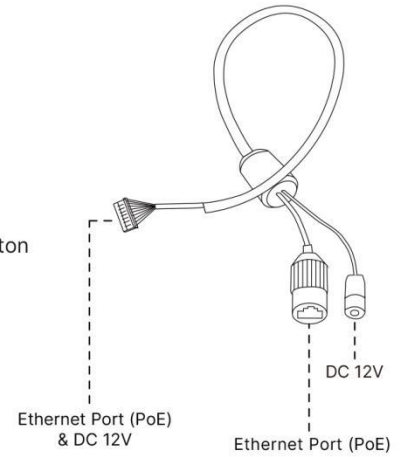

AI 180° Panoramic Mini Dome Network Camera

Intelligent Analytics	Video Analysis	Region Entrance, Region Exiting, Advanced Motion Detection, Tamper Detection, Line Crossing, Loitering, Object Left, Object Removed				
	People Counting& Report	Count the number of people entering or exiting				
System	Storage	Support microSD/SDHC/SDXC Card Local Storage, up to 256G				
	Advanced Function	Heat Map, BLC, HLC, 2D DNR, 3D DNR, AWB, IP Address Filtering, AGC, Anti-flicker, Corridor Mode, Deblur, Watermark				
	SIP/VoIP Support	Yes, Voice & Video-over-IP				
	Event Trigger	Motion Detection, Network Disconnection, Audio Alarm, etc.				
	Event Action	FTP Upload, SMTP Upload, SD Card Record, SIP Phone, HTTP Notification, etc.				
	System Compatibility	ONVIF Profile G & Q & S & T, API				
General	Working Temperature	-40°C~60°C				
	Working Humidity	0~90%(Non-condensing)				
	Power Supply	PoE (802.3af) / DC 12V ± 10%				
	Power Consumption	<table style="width: 100%; border: none;"> <tr> <td style="width: 50%; text-align: center;">5W MAX</td> <td style="width: 50%; text-align: center;">6W MAX</td> </tr> <tr> <td style="text-align: center;">8W MAX (With IR on)</td> <td style="text-align: center;">9W MAX (With IR on)</td> </tr> </table>	5W MAX	6W MAX	8W MAX (With IR on)	9W MAX (With IR on)
	5W MAX	6W MAX				
	8W MAX (With IR on)	9W MAX (With IR on)				
	Weather Proof	Up to IP67-rated for Weather-resistant Performance				
	Housing	Vandal-proof IK10-rated Metal Housing				
	Weight	853g				
Dimensions	Φ127mmX107mm					
Warranty	3/5 Years					

AI 180° Panoramic Mini Dome Network Camera

Structure Diagrams

Units: mm

Accessories Support

A01 Pole Mount

Weight: 720g
Dimensions: 170*51.5*152.6mm

A03 External Corner Bracket

Weight: 900g
Dimensions: 170*152.5*76.3mm