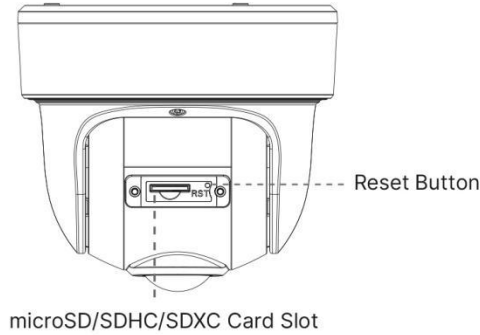

AI 180° Panoramic Mini Dome Network Camera

Intelligent Analytics	Video Analysis	Region Entrance, Region Exiting, Advanced Motion Detection, Tamper Detection, Line Crossing, Loitering, Object Left, Object Removed				
	People Counting& Report	Count the number of people entering or exiting				
System	Storage	Support microSD/SDHC/SDXC Card Local Storage, up to 256G				
	Advanced Function	Heat Map, BLC, HLC, 2D DNR, 3D DNR, AWB, IP Address Filtering, AGC, Anti-flicker, Corridor Mode, Deblur, Watermark				
	SIP/VoIP Support	Yes, Voice & Video-over-IP				
	Event Trigger	Motion Detection, Network Disconnection, Audio Alarm, etc.				
	Event Action	FTP Upload, SMTP Upload, SD Card Record, SIP Phone, HTTP Notification, etc.				
	System Compatibility	ONVIF Profile G & Q & S & T, API				
General	Working Temperature	-40°C~60°C				
	Working Humidity	0~90%(Non-condensing)				
	Power Supply	PoE (802.3af) / DC 12V ± 10%				
	Power Consumption	<table style="width: 100%; border: none;"> <tr> <td style="width: 50%; text-align: center;">5W MAX</td> <td style="width: 50%; text-align: center;">6W MAX</td> </tr> <tr> <td style="text-align: center;">8W MAX (With IR on)</td> <td style="text-align: center;">9W MAX (With IR on)</td> </tr> </table>	5W MAX	6W MAX	8W MAX (With IR on)	9W MAX (With IR on)
	5W MAX	6W MAX				
	8W MAX (With IR on)	9W MAX (With IR on)				
	Weather Proof	Up to IP67-rated for Weather-resistant Performance				
	Housing	Vandal-proof IK10-rated Metal Housing				
	Weight	853g				
Dimensions	Φ127mmX107mm					
Warranty	3/5 Years					

AI 180° Panoramic Mini Dome Network Camera

Structure Diagrams

Units: mm

Accessories Support

A01 Pole Mount

Weight: 720g
Dimensions: 170*51.5*152.6mm

A03 External Corner Bracket

Weight: 900g
Dimensions: 170*152.5*76.3mm