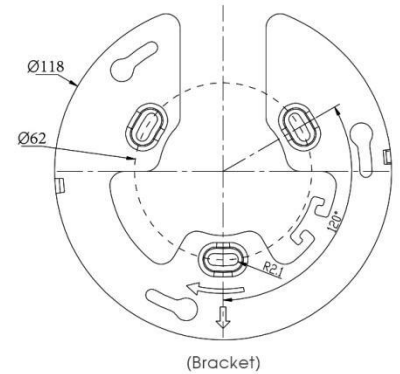

AI 180° Panoramic Mini Dome Network Camera

Intelligent Analytics	Video Analysis	Region Entrance, Region Exiting, Advanced Motion Detection, Tamper Detection, Line Crossing, Loitering, Object Left, Object Removed				
	People Counting& Report	Count the number of people entering or exiting				
System	Storage	Support microSD/SDHC/SDXC Card Local Storage, up to 256G				
	Advanced Function	Heat Map, BLC, HLC, 2D DNR, 3D DNR, AWB, IP Address Filtering, AGC, Anti-flicker, Corridor Mode, Deblur, Watermark				
	SIP/VoIP Support	Yes, Voice & Video-over-IP				
	Event Trigger	Motion Detection, Network Disconnection, Audio Alarm, etc.				
	Event Action	FTP Upload, SMTP Upload, SD Card Record, SIP Phone, HTTP Notification, etc.				
	System Compatibility	ONVIF Profile G & Q & S & T, API				
General	Working Temperature	-40°C~60°C				
	Working Humidity	0~90%(Non-condensing)				
	Power Supply	PoE (802.3af) / DC 12V ± 10%				
	Power Consumption	<table style="width: 100%; border: none;"> <tr> <td style="width: 50%; text-align: center;">5W MAX</td> <td style="width: 50%; text-align: center;">6W MAX</td> </tr> <tr> <td style="text-align: center;">8W MAX (With IR on)</td> <td style="text-align: center;">9W MAX (With IR on)</td> </tr> </table>	5W MAX	6W MAX	8W MAX (With IR on)	9W MAX (With IR on)
	5W MAX	6W MAX				
	8W MAX (With IR on)	9W MAX (With IR on)				
	Weather Proof	Up to IP67-rated for Weather-resistant Performance				
	Housing	Vandal-proof IK10-rated Metal Housing				
	Weight	853g				
Dimensions	Φ127mmX107mm					
Warranty	3/5 Years					

AI 180° Panoramic Mini Dome Network Camera

Structure Diagrams

Units: mm

Accessories Support

A01 Pole Mount

Weight: 720g
Dimensions: 170*51.5*152.6mm

A03 External Corner Bracket

Weight: 900g
Dimensions: 170*152.5*76.3mm