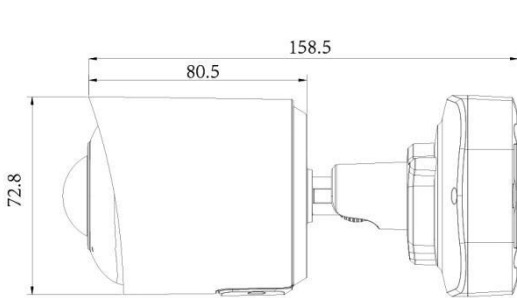

# AI 180° Panoramic Mini Bullet Network Camera

<b>Intelligent Analytics</b>	Video Analysis	Region Entrance, Region Exiting, Advanced Motion Detection, Tamper Detection, Line Crossing, Loitering, Object Left, Object Removed
	People Counting& Report	Count the number of people entering or exiting
<b>System</b>	Storage	Support microSD/SDHC/SDXC Card Local Storage, up to 256G
	Advanced Function	Heat Map, BLC, HLC, 2D DNR, 3D DNR, AWB, IP Address Filtering, AGC, Anti-flicker, Corridor Mode, Deblur, Watermark
	SIP/VoIP Support	Yes, Voice & Video-over-IP
	Event Trigger	Motion Detection, Network Disconnection, Audio Alarm, etc.
	Event Action	FTP Upload, SMTP Upload, SD Card Record, SIP Phone, HTTP Notification, etc.
	System Compatibility	ONVIF Profile G & Q & S & T, API
<b>General</b>	Working Temperature	-40°C~60°C
	Working Humidity	0~90%(Non-condensing)
	Power Supply	PoE (802.3af) / DC 12V ± 10%
	Power Consumption	5W MAX 8W MAX (With IR on)   6W MAX 9W MAX (With IR on)
	Weather Proof	Up to IP67-rated for Weather-resistant Performance
	Housing	Vandal-proof IK10-rated Metal Housing
	Weight	630g
	Dimensions	95.8mmX74mmX158.5mm
	Warranty	3/5 Years

# AI 180° Panoramic Mini Bullet Network Camera

## Structure Diagrams

Units: mm

## Accessories Support

A01 Pole Mount

Weight: 720g  
Dimensions: 170\*51.5\*152.6mm

A03 External Corner Bracket

Weight: 900g  
Dimensions: 170\*152.5\*76.3mm

Milesight Technology Co.,Ltd. | [www.milesight.com](http://www.milesight.com)