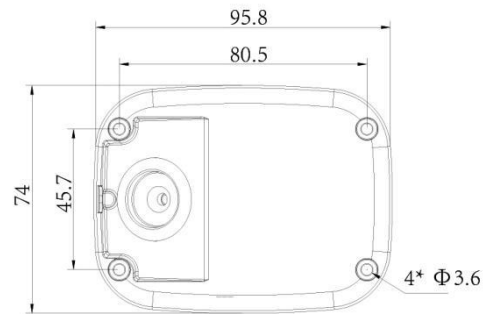

# AI 180° Panoramic Mini Bullet Network Camera

<b>Intelligent Analytics</b>	Video Analysis	Region Entrance, Region Exiting, Advanced Motion Detection, Tamper Detection, Line Crossing, Loitering, Object Left, Object Removed
	People Counting& Report	Count the number of people entering or exiting
<b>System</b>	Storage	Support microSD/SDHC/SDXC Card Local Storage, up to 256G
	Advanced Function	Heat Map, BLC, HLC, 2D DNR, 3D DNR, AWB, IP Address Filtering, AGC, Anti-flicker, Corridor Mode, Deblur, Watermark
	SIP/VoIP Support	Yes, Voice & Video-over-IP
	Event Trigger	Motion Detection, Network Disconnection, Audio Alarm, etc.
	Event Action	FTP Upload, SMTP Upload, SD Card Record, SIP Phone, HTTP Notification, etc.
	System Compatibility	ONVIF Profile G & Q & S & T, API
<b>General</b>	Working Temperature	-40°C~60°C
	Working Humidity	0~90%(Non-condensing)
	Power Supply	PoE (802.3af) / DC 12V ± 10%
	Power Consumption	5W MAX 8W MAX (With IR on)   6W MAX 9W MAX (With IR on)
	Weather Proof	Up to IP67-rated for Weather-resistant Performance
	Housing	Vandal-proof IK10-rated Metal Housing
	Weight	630g
	Dimensions	95.8mmX74mmX158.5mm
	Warranty	3/5 Years

# AI 180° Panoramic Mini Bullet Network Camera

## Structure Diagrams

Units: mm

## Accessories Support

A01 Pole Mount

Weight: 720g  
Dimensions: 170\*51.5\*152.6mm

A03 External Corner Bracket

Weight: 900g  
Dimensions: 170\*152.5\*76.3mm

Milesight Technology Co.,Ltd. | [www.milesight.com](http://www.milesight.com)