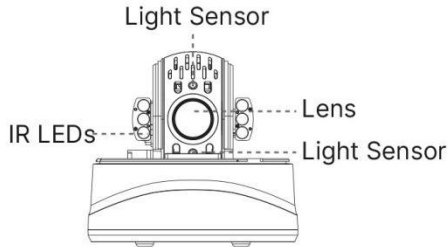

12X/20X/23X H.265+ Mini PTZ Dome Network Camera

Structure Diagrams

Units: mm

Accessories Support

A01 Pole Mount

Weight: 720g
Dimensions: 170*51.5*152.6mm

A03 External Corner Bracket

Weight: 900g
Dimensions: 170*152.5*76.3mm