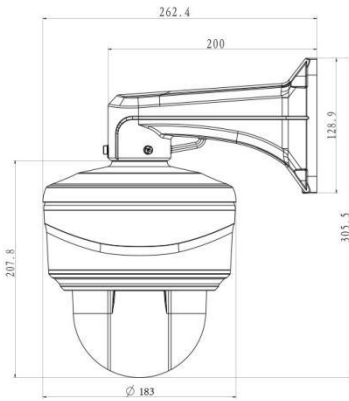

12X/20X/23X H.265+ Mini PTZ Dome Network Camera

Structure Diagrams

Units: mm

Accessories Support

A01 Pole Mount

Weight: 720g
Dimensions: 170*51.5*152.6mm

A03 External Corner Bracket

Weight: 900g
Dimensions: 170*152.5*76.3mm

A42-L Extension Lever

Weight: 325g
Dimensions: 57*255mm

A43 Junction Box

Weight: 1000g
Dimensions: 195*164*80mm

A77 Wall Mount

Weight: 650g
Dimensions: 262*185*138mm

A78 Recessed Mount

Weight: 715g
Dimensions: 256*256*94mm

A79 Pendant Mount

Weight: 850g
Dimensions: 185*295mm

Milesight Technology Co., Ltd. | www.milesight.com

Contact Us: sales@milesight.com support@milesight.com

Add: 220 NE 51st Street, Oakland Park, Florida 33334, USA
Tel: +1-800-561-0485