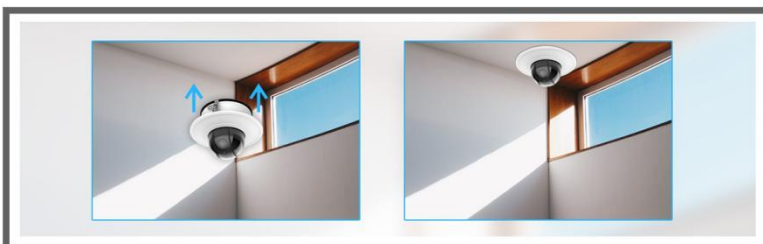

30fps@4K

Providing 4K HD resolution with frame rate of 30fps, the camera performs well in catching detailed image regardless of the moving speed.

Smart IR II Technology

It allows the camera to catch better images regardless of object distance with High Beams and Low Beams whose brightness could be adjusted manually or automatically. Also, the innovative IR Anti-reflection Panel protects the lens from IR interference.

High Speed & Precise Movement

With a sophisticated pan/tilt mechanism, the Mini PTZ Dome Network Camera provides fast, precise movement with 360° endless pan and -5~90° (Auto Flip). Maximum pan speed of 450°/s and tilt speed of 360°/s make the camera a mighty Speed Dome model.

Recessed Installation

With recessed installation, the Mini PTZ Dome Network Camera is easily blend in with the environment to provide discreet surveillance.

12X/20X/23X H.265+ Mini PTZ Dome Network Camera