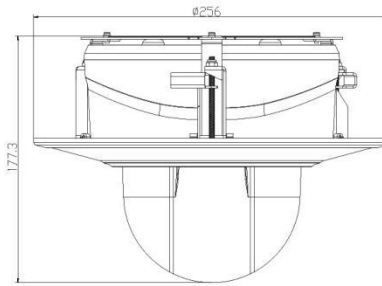

12X/20X/23X H.265+ Mini PTZ Dome Network Camera

Structure Diagrams

Units: mm

Accessories Support

A01 Pole Mount

Weight: 720g
Dimensions: 170*51.5*152.6mm

A03 External Corner Bracket

Weight: 900g
Dimensions: 170*152.5*76.3mm

A42-L Extension Lever

Weight: 325g
Dimensions: 57*255mm

A43 Junction Box

Weight: 1000g
Dimensions: 195*164*80mm

A77 Wall Mount

Weight: 650g
Dimensions: 262*185*138mm

A78 Recessed Mount

Weight: 715g
Dimensions: 256*256*94mm

A79 Pendant Mount

Weight: 850g
Dimensions: 185*295mm

Milesight Technology Co., Ltd. | www.milesight.com

Contact Us: sales@milesight.com support@milesight.com

Add: 220 NE 51st Street, Oakland Park, Florida 33334, USA
Tel: +1-800-561-0485