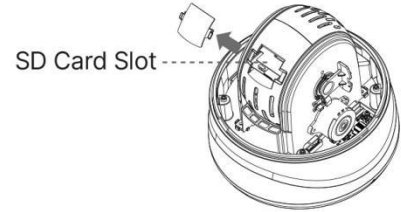

12X/20X/23X H.265+ Mini PTZ Dome Network Camera

Structure Diagrams

Units: mm

Accessories Support

A01 Pole Mount

Weight: 720g
Dimensions: 170*51.5*152.6mm

A03 External Corner Bracket

Weight: 900g
Dimensions: 170*152.5*76.3mm

A42-L Extension Lever

Weight: 325g
Dimensions: 57*255mm

A43 Junction Box

Weight: 1000g
Dimensions: 195*164*80mm

A77 Wall Mount

Weight: 650g
Dimensions: 262*185*138mm

A78 Recessed Mount

Weight: 715g
Dimensions: 256*256*94mm