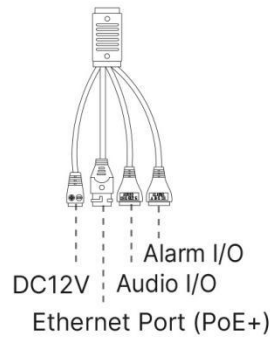

12X/20X/23X H.265⁺ Mini PTZ Dome Network Camera

Network	Network Storage	NAS(Support NFS, SMB/CIFS), ANR		
	Protocol	IPv4/IPv6, ARP, TCP, UDP, RTCP, RTP, RTSP, RTMP, HTTP, HTTPS, DNS, DDNS, DHCP, FTP, NTP, SMTP, SNMP, UPnP, Bonjour, SIP, PPPoE, VLAN, 802.1x, QoS, IGMP, ICMP, SSL		
Audio	Audio Compression	G.711/AAC/G.722/G.726		
	Audio Sampling Rate	8/16/32/44.1/48KHz		
	Audio Bit Rate	16~256kbps		
	Two-way Audio	Support		
System	Storage	Support microSD/SDHC/SDXC Card Local Storage, up to 256G		
	Advanced Function	BLC, HLC, 2D DNR, 3D DNR, Defog, AWB, EIS, IP Address Filtering AGC, Anti-flicker, Corridor Mode, Deblur, Watermark		
	SIP/VoIP Support	Yes, Voice & Video-over-IP		
	Event Trigger	Motion Detection, Network Disconnection, External Input, Audio Alarm, etc.		
	Event Action	FTP Upload, SMTP Upload, SD Card Record, External Output, SIP Phone, PTZ Motion, HTTP Notification, etc.		
	Video Analysis	Region Entrance, Region Exiting, Advanced Motion Detection, Tamper Detection, Line Crossing, Loitering, Human Detection, People Counting, Object Left, Object Removed		
	System Compatibility	ONVIF Profile G & Q & S & T, API		
General	Working Condition	Temperature: -40°C~60°C / Humidity: 0~90%(Non-condensing)		
	Power Supply	PoE (802.3at) / DC 12V/3A±10%		
	Power Consumption	10W MAX 17W MAX (With IR on)	11W MAX 18W MAX (With IR on)	10W MAX/17W MAX (With IR on)
	Weather Proof/Housing	Up to IP66-rated for Weather-resistant Performance / Vandal-proof IK10-rated Metal Housing		
	Surge Protection	4KV		
	Dimensions/Weight	Φ183mmX174.8mm/2Kg		
	Warranty	2 Years / 3 Years (Optional)		

12X/20X/23X H.265+ Mini PTZ Dome Network Camera

Structure Diagrams

Units: mm

Accessories Support

A01 Pole Mount

Weight: 720g
Dimensions: 170*51.5*152.6mm

A03 External Corner Bracket

Weight: 900g
Dimensions: 170*152.5*76.3mm