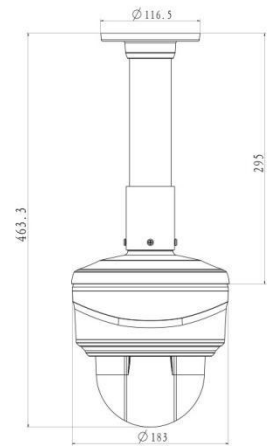

12X/20X/23X H.265+ Mini PTZ Dome Network Camera

Structure Diagrams

Units: mm

Accessories Support

A01 Pole Mount

Weight: 720g
Dimensions: 170*51.5*152.6mm

A03 External Corner Bracket

Weight: 900g
Dimensions: 170*152.5*76.3mm

A42-L Extension Lever

Weight: 325g
Dimensions: 57*255mm

A43 Junction Box

Weight: 1000g
Dimensions: 195*164*80mm

A77 Wall Mount

Weight: 650g
Dimensions: 262*185*138mm

A78 Recessed Mount

Weight: 715g
Dimensions: 256*256*94mm

A79 Pendant Mount

Weight: 850g
Dimensions: 185*295mm

Milesight Technology Co., Ltd. | www.milesight.com

Contact Us: sales@milesight.com support@milesight.com

Add: 220 NE 51st Street, Oakland Park, Florida 33334, USA
Tel: +1-800-561-0485